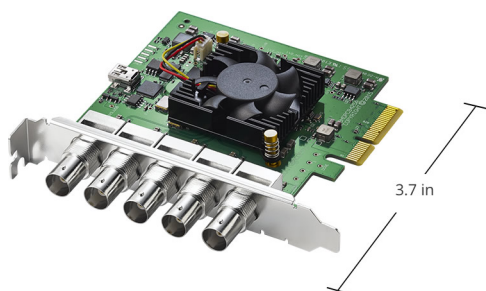

Processing

Colorspace Conversion

Hardware based real time

HD Down Conversion

Built in, high quality software down converter from HD to SD on output. Down converted SD selectable between letterbox, anamorphic 16:9 and center cut 4:3 styles.

HD Up Conversion

Built in, high quality software up converter from SD to 720HD or 1080HD on input. Selectable between 4:3 pillarbox, 14:9 zoom and 16:9 zoom

Cross Conversion

Built-in, high quality software cross conversion from 720HD to 1080HD, 1080HD to 720HD on playback

Real Time Effects

Final Cut Pro X internal effects. Premiere Pro CC Mercury Playback Engine effects. Avid Media Composer internal effects.

Physical Specifications

5.64 oz

Operating Systems

Mac OS X 10.10 Yosemite, Mac OS X 10.11 El Capitan or later.

Windows 7, 8.1 and 10, all 64-bit.

Linux

EMC Certifications

FCC, CE and C-Tick

Environmental Specifications

Operating Temperature

5° to 40° C (32° to 104° F)

Storage Temperature

-20° to 45° C (-4° to 113° F)

Relative Humidity

0% to 90% non-condensing

What's Included

DeckLink Duo 2

SD card with software and manual