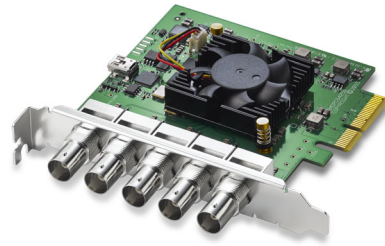

DeckLink Duo 2

Featuring 4 independent 3G-SDI connections, DeckLink Duo 2 is a PCIe capture and playback card that supports SDI formats in SD and HD up to 1080p60! You get the flexibility of 4 separate capture or playback cards in one! Plus, it's completely customizable so it's perfect for media play-out systems, multi screen digital signage servers, real time multi channel capture systems and more!

\$495

Connections

SDI Video Input

4 x bidirectional 12-bit SD/HD independently configurable as either Input or Output

SDI Video Output

4 x bidirectional 12-bit SD/HD independently configurable as either Input or Output

SDI Audio Input

16 channels embedded in SD and HD

SDI Audio Output

16 channels embedded in SD and HD

Sync Input

Blackburst in SD 720p50, 720p59.94, 1080i50 and 1080i59.94 formats or Tri-Sync in any HD format.

Computer Interface

PCI Express 4 lane, compatible with 4 and 8 lane PCIe slots.

Codecs

Supports: AVC-Intra, AVCHD, Canon XF MPEG2, Digital SLR, DV-NTSC, DV-PAL, DVCPRO50, DVCPROHD, DPX, HDV, HEVC, XDCAM EX, XDCAM HD, XDCAM HD422, Apple ProRes 4444, Apple ProRes 422 HQ, Apple ProRes 422, Apple ProRes LT, Apple ProRes 422 Proxy, Uncompressed 8-bit 4:2:2, Uncompressed 10-bit 4:2:2, Uncompressed 10-bit 4:4:4