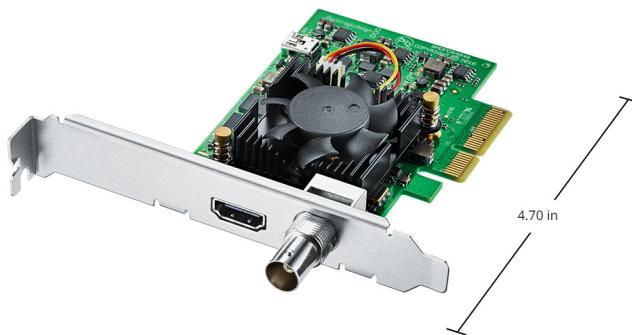

Processing

Colorspace Conversion

Hardware based real time.

HD Down Conversion

Software based down conversion during video playback.

Real Time Effects

Final Cut Pro X internal effects.
Premiere Pro CC Mercury Playback Engine effects. Avid Media Composer internal effects.

Operating Systems

Mac OS X 10.10 Yosemite,
Mac OS X 10.11 El Capitan
or later.

Windows 7, 8.1 and 10,
all 64-bit.

Linux

EMC Certifications

FCC, CE and C-Tick

Physical Specifications

3.17 oz

Environmental Specifications

Operating Temperature

5° to 40° C (32° to 104° F)

Storage Temperature

-20° to 45° C (-4° to 113° F)

Relative Humidity

0% to 90% non-condensing

What's Included

DeckLink Mini Monitor 4K
Low profile slot bracket
SD card with software and manual

Warranty

3 Year Limited Manufacturer's Warranty.