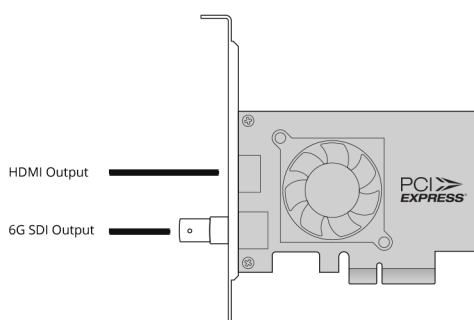

HDMI Audio Output

8 Channels embedded in SD, HD, Ultra HD.

Codecs

Supports: AVC-Intra, AVCHD, Canon XF MPEG2, Digital SLR, DV-NTSC, DV-PAL, DVCPRO50, DVCPROHD, DPX, HDV, XDCAM EX, XDCAM HD, XDCAM HD422, Apple ProRes 4444, Apple ProRes 422 HQ, Apple ProRes 422, Apple ProRes LT, Apple ProRes 422 Proxy, Uncompressed 8-bit 4:2:2, Uncompressed 10-bit 4:2:2.