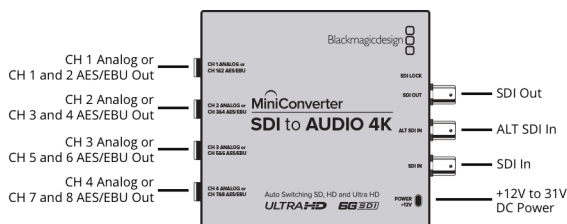

Multi Rate Support

Auto detection of 4K, UHD, 2K, HD or SD-SDI inputs.

Updates and Configuration

USB

Reclocking

Yes

Standards

SDI Compliance

SMPTE 292M, SMPTE 259M, SMPTE 296M, SMPTE 372M, SMPTE424M-B, SMPTE 425M, SMPTE ST-2081, ITU-R BT.656, ITU-R BT.601.

SDI Color Space

YUV, RGB

SDI Auto Switching

Automatically selects between SD, HD, 3G and 6G-SDI.

2K Format Support

2K DCI 23.98p, 2K DCI 24p, 2K DCI 25p, 2K DCI 23.98PsF, 2K DCI 24PsF, 2K 25PsF

Ultra HD Format Support

2160p23.98, 2160p24, 2160p25, 2160p29.97, 2160p30

SDI Video Rates

SDI video connections are switchable between standard definition and high definition.