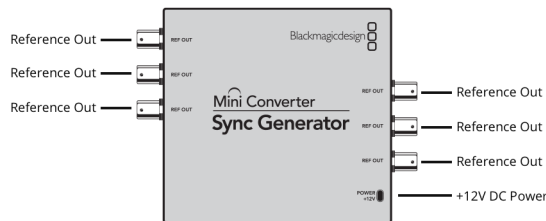

Updates and Configuration

USB

Standards

Analog Format Support

525i29.97 NTSC, 625i25 PAL
720p50, 720p59.94, 720p60
1080p23.98, 1080p24, 1080p25, 1080p29.97, 1080p30
1080PsF23.98, 1080PsF24
1080i50, 1080i59.94, 1080i60

Software

Software Control

Mac OS X™ and Windows™ software upgrade via USB.

Internal Software Upgrade

Via included updater application.