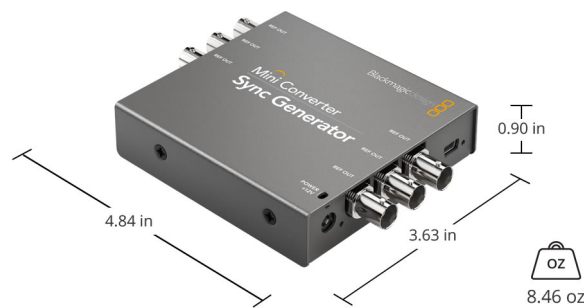

Operating Systems

Mac OS X 10.10 Yosemite,
Mac OS X 10.11 El Capitan
or later.

Windows 8.1 or
Windows 10.

Settings Control

Mini Switches or USB software.

Power Requirements

Power Supply

+12V universal power supply included
with international socket adapters for all
countries. Cable tie point.

Power Consumption

3.00 Watts

Operational Voltage Range

12V DC

Physical Specifications

Environmental Specifications

Operating temperature

0° to 40° C (32° to 104° F)

Storage temperature

-20° to 45° C (-4° to 113° F)

Relative Humidity

0% to 90% non-condensing

What's Included

Mini Converter Sync Generator
SD card with software and manual
12V universal power supply with international socket adapters

---

Warranty

3 Year Limited Manufacturer's Warranty.