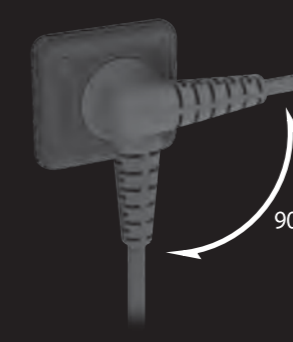

Connector

Can be set horizontal or vertically (90deg) and can be then fixed in position