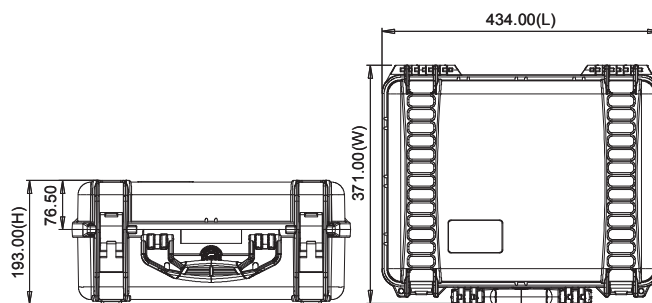

TECHNICAL FEATURES

Dimension:

internal dimension 409x306x175(mm) - 16.10x12.05x6.89(in)
external dimension 434x371x193(mm) - 17.09x14.61x7.60(in)

Weight:

3,14kg - 6.92lbs

Temperature rating:

Minimum -40°C -40°F Maximum +80°C +176°F