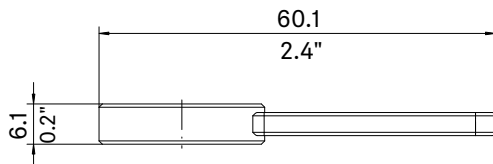

Evolution Wireless Digital EW-DP ME-4 SET | Lavalier Set

ABMESSUNGEN

EW-DP EK

Evolution Wireless Digital EW-DP ME-4 SET | Lavalier Set

ABMESSUNGEN

EW-D SK

Frequenzbereich Frequency range	L
1785-1805 MHz	198.8 / 7.83"
925-937.5 MHz	152.8 / 6.02"
902-928 MHz	152.8 / 6.02"
823-832 MHz / 863-865 MHz	161.8 / 6.37"
662-694 MHz	190.8 / 7.51"
630-662 MHz	190.8 / 7.51"
606-662 MHz	190.8 / 7.51"
552-608 MHz	212.8 / 8.38"
520-576 MHz	212.8 / 8.38"
470.2-526 MHz	226.8 / 8.93"

Evolution Wireless Digital EW-DP ME-4 SET | Lavalier Set

ABMESSUNGEN

Mousing Accessories

Montagemaße in Anlehnung an ISO 518
Mounting dimensions according to ISO 518