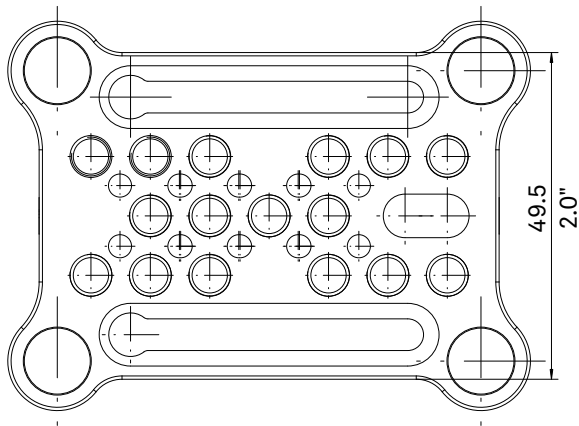

Evolution Wireless Digital EW-DP ME-4 SET | Lavalier Set

ABMESSUNGEN

EW-DP EK

Evolution Wireless Digital EW-DP ME-4 SET | Lavalier Set

ABMESSUNGEN

EW-D SK

Frequenzbereich Frequency range	L
1785-1805 MHz	198.8 / 7.83"
925-937.5 MHz	152.8 / 6.02"
902-928 MHz	152.8 / 6.02"
823-832 MHz / 863-865 MHz	161.8 / 6.37"
662-694 MHz	190.8 / 7.51"
630-662 MHz	190.8 / 7.51"
606-662 MHz	190.8 / 7.51"
552-608 MHz	212.8 / 8.38"
520-576 MHz	212.8 / 8.38"
470.2-526 MHz	226.8 / 8.93"

Evolution Wireless Digital EW-DP ME-4 SET | Lavalier Set

ABMESSUNGEN

Mousing Accessories

Montagemaße in Anlehnung an ISO 518
Mounting dimensions according to ISO 518