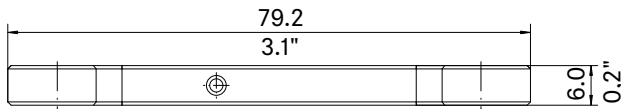

Evolution Wireless Digital EW-DP ME-4 SET | Lavalier Set

ABMESSUNGEN

EW-DP EK

Evolution Wireless Digital EW-DP ME-4 SET | Lavalier Set

ABMESSUNGEN

EW-D SK

Frequenzbereich Frequency range	L
1785-1805 MHz	198.8 / 7.83"
925-937.5 MHz	152.8 / 6.02"
902-928 MHz	152.8 / 6.02"
823-832 MHz / 863-865 MHz	161.8 / 6.37"
662-694 MHz	190.8 / 7.51"
630-662 MHz	190.8 / 7.51"
606-662 MHz	190.8 / 7.51"
552-608 MHz	212.8 / 8.38"
520-576 MHz	212.8 / 8.38"
470.2-526 MHz	226.8 / 8.93"

Evolution Wireless Digital EW-DP ME-4 SET | Lavalier Set

ABMESSUNGEN

Mousing Accessories

Montagemaße in Anlehnung an ISO 518
Mounting dimensions according to ISO 518