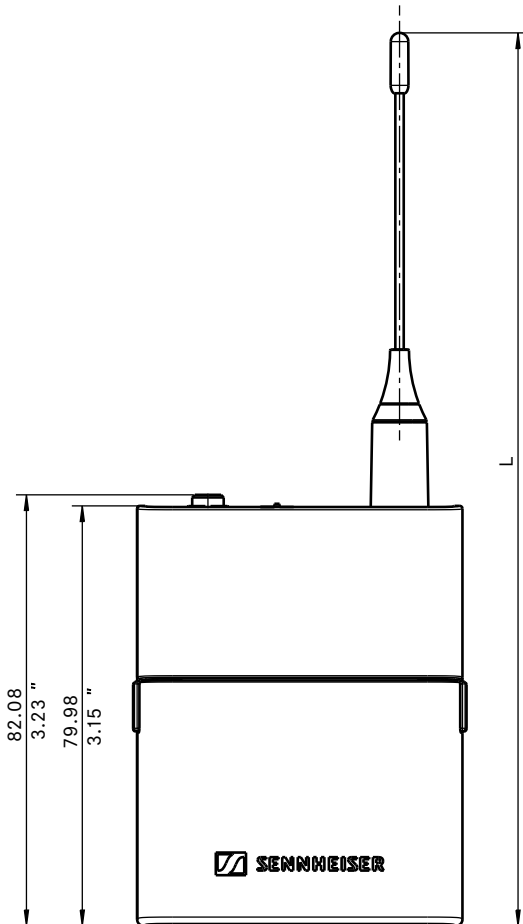

Evolution Wireless Digital EW-DP ME-4 SET | Lavalier Set

ABMESSUNGEN

EW-DP EK

Evolution Wireless Digital EW-DP ME-4 SET | Lavalier Set

ABMESSUNGEN

EW-D SK

Frequenzbereich Frequency range	L
1785-1805 MHz	198.8 / 7.83"
925-937.5 MHz	152.8 / 6.02"
902-928 MHz	152.8 / 6.02"
823-832 MHz / 863-865 MHz	161.8 / 6.37"
662-694 MHz	190.8 / 7.51"
630-662 MHz	190.8 / 7.51"
606-662 MHz	190.8 / 7.51"
552-608 MHz	212.8 / 8.38"
520-576 MHz	212.8 / 8.38"
470.2-526 MHz	226.8 / 8.93"

Evolution Wireless Digital EW-DP ME-4 SET | Lavalier Set

ABMESSUNGEN

Mousing Accessories

Montagemaße in Anlehnung an ISO 518
Mounting dimensions according to ISO 518